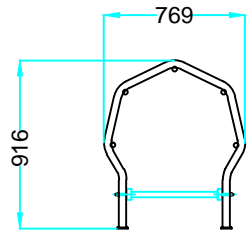

DESCRIZIONE/DESCRIPTION

SVS852

FARAONE
Industrie spa

ORDINE N°

CLIENTE

CODICE DISEGNO

REVISIONE

REV.00

NOME FILE:

DATA
02/08/2018

DESIGNER
Marina M

QUESTO DISEGNO E' DI PROPRIETA' DELLA FARAONE INDUSTRIE: NESSUNA RIPRODUZIONE E' CONSENTITA SENZA LA NOSTRA APPROVAZIONE